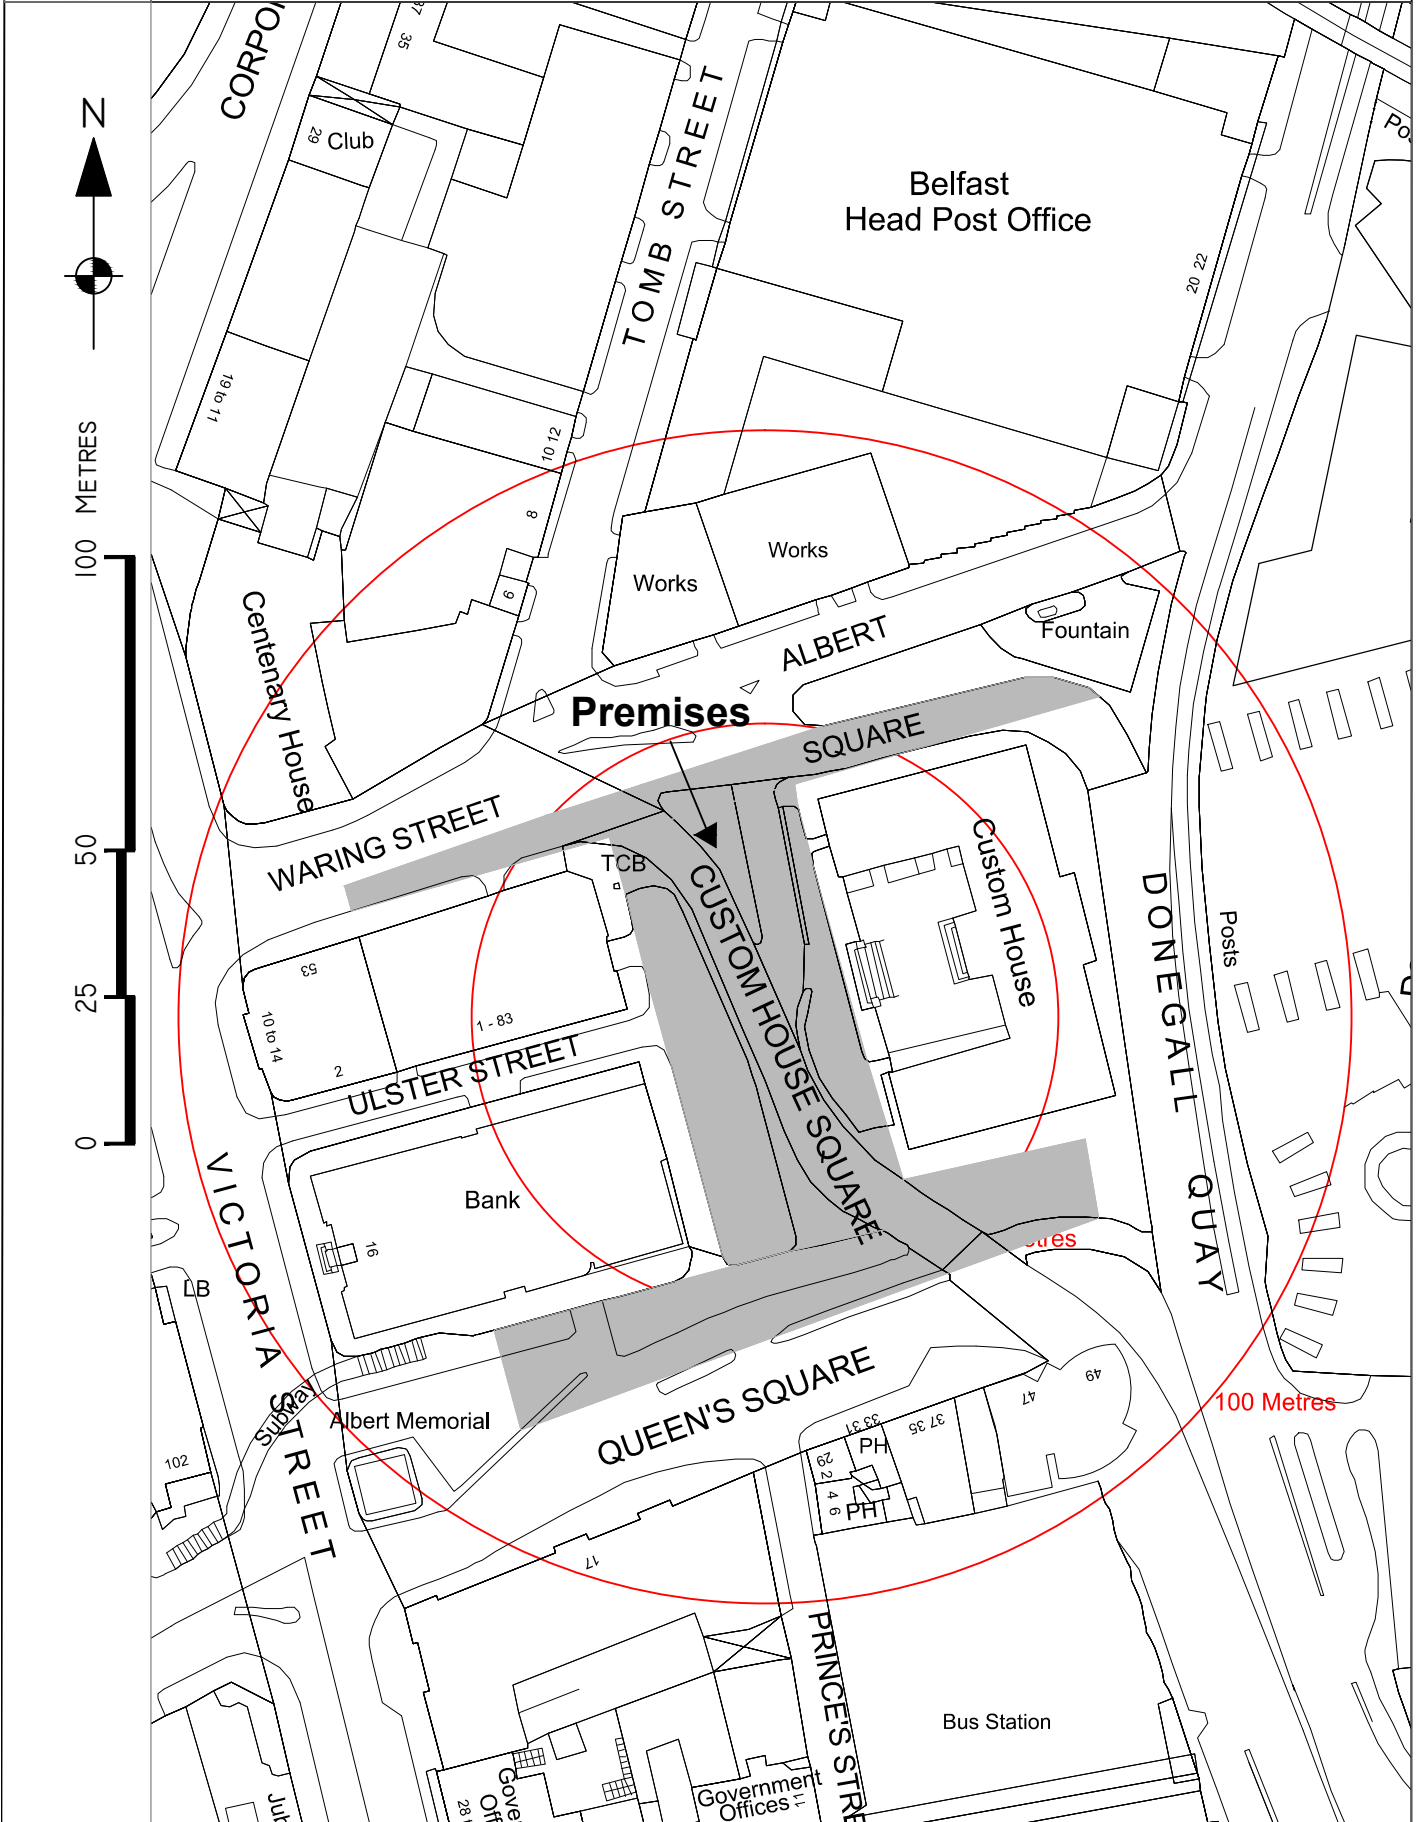

Building Control Service

DRAWN BY **A McCarten**
DATE **12/03/2014**

Custom House Square

SCALE **1:2500 @ A4**